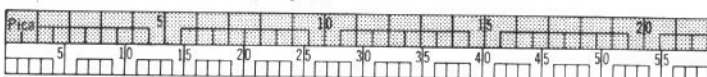

Scale B 2.67 characters per pica

12 POINT		10 POINT		9 POINT		8 POINT	
690-12B	600-10B	670-10B	830-10B	1000-10B	1060-10B	610-9B	770-8B
840-12B	605-10B	675-10B	835-10B	1005-10B	1065-10B	615-9B	775-8B
910-12B	620-10B	680-10B	870-10B	1010-10B	1070-10B	640-9B	
970-12B	625-10B	685-10B	875-10B	1015-10B	1090-10B	1080-9B	
	630-10B	700-10B	880-10B	1020-10B	1095-10B		
	635-10B	720-10B	885-10B	1030-10B	1100-10B		
	650-10B	730-10B	890-10B	1035-10B	1105-10B		
	655-10B	780-10B	950-10B	1040-10B	1110-10B		
	660-10B	790-10B	970-10B	1050-10B	1115-10B		
	665-10B	795-10B	980-10B	1055-10B	1120-10B		
					1125-10B