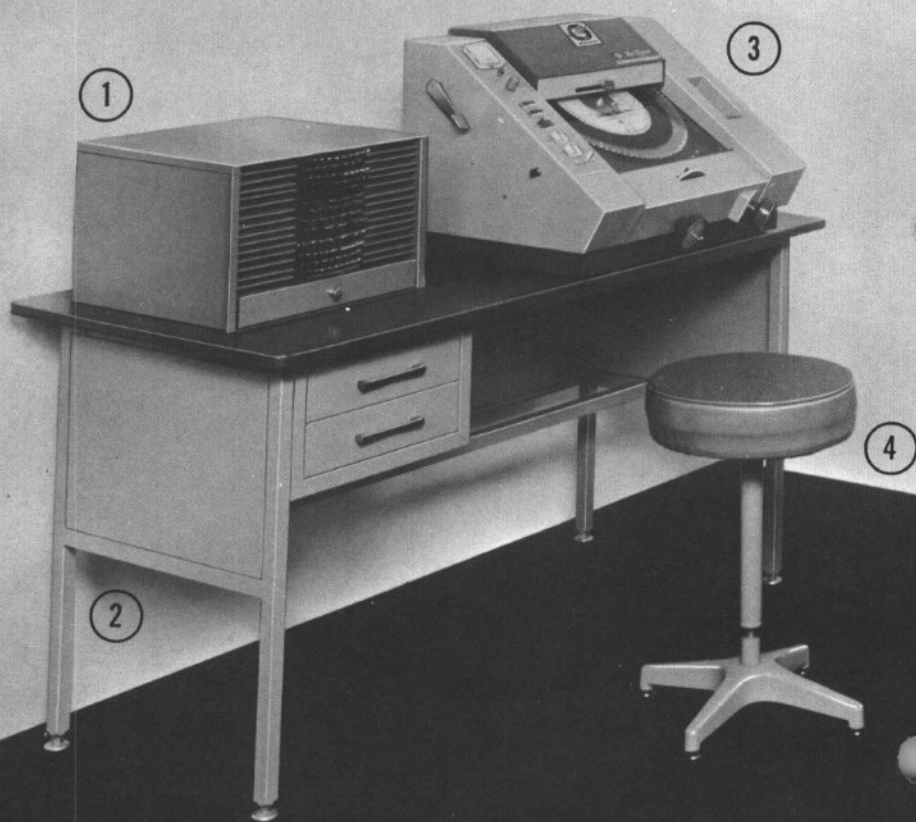

## *The Importance of Tested Supplies*

The *VariTyper* Research and Development Department not only develops the supplies for use with your *VariTyper* Machines, but also conducts extensive 'on-the-job' testing before these products are released with the *VariTyper* signature.

The Complete VariTyper Composition

- 1 TypeMaster Cabinet stores fifteen Headliner TypeMasters ready for instant use.
- 2 Series 40 Desk has ample space for convenient Headliner operation with drawers for supply storage.
- 3 VariTyper Headliner 860 composes professional looking Headline and display type in many styles and sizes.
- 4 VariTyper Stool No. 7150 is adjustable for maximum comfort and convenience.
- 5 VariTyper 720F Composing Machine composes body copy in hundreds of styles and sizes.
- 6 Series 10 desk provides ample working area at the correct height for maximum efficiency.
- 7 VariTyper Posture Chair No. 7100 is fully adjustable for maximum comfort with minimum operator fatigue.
- 8 Striped Adhesive Wax Coater speeds 'paste-up' by eliminating old fashioned rubber cement.